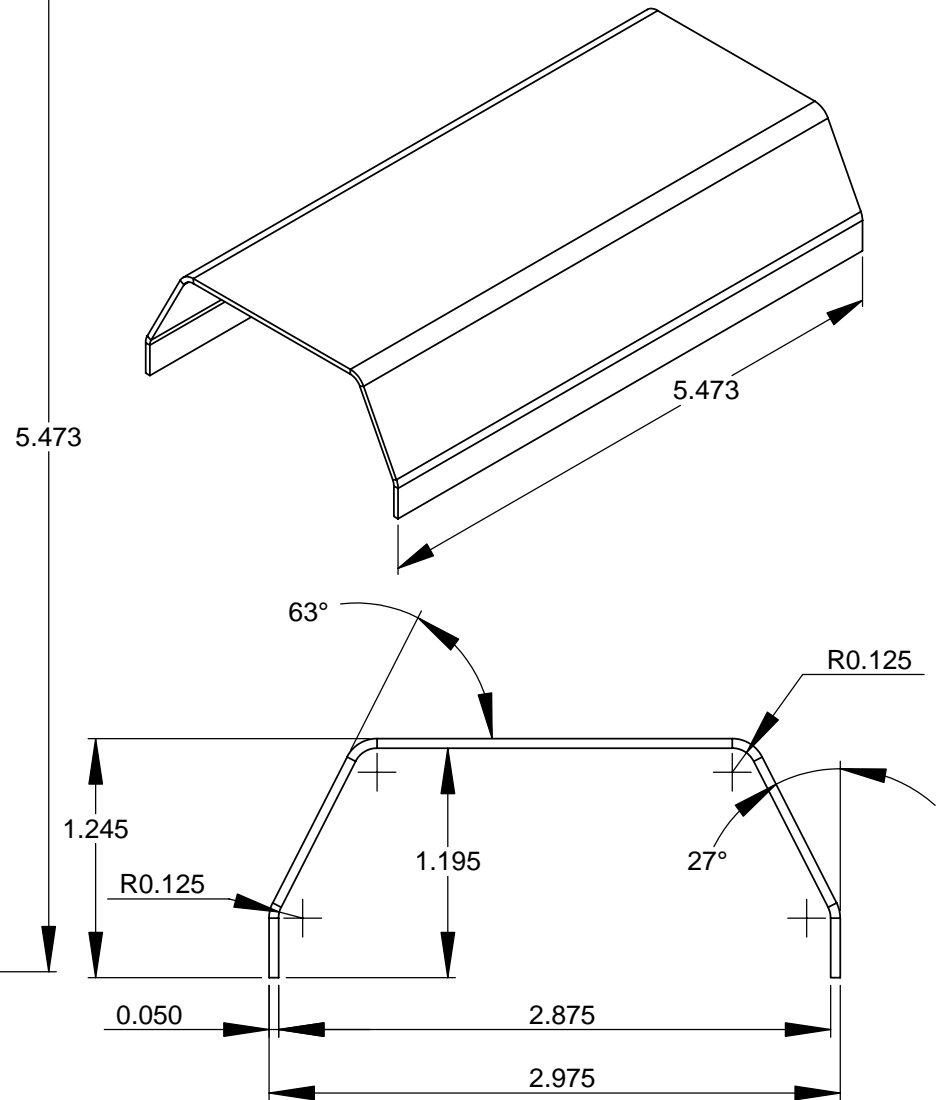

**PM1200 INTERCOM
MODIFIED ENCLOSURE**

BISHOP AERO WORKS

FILENAME PS1200Lid_051102	MATERIAL .050" 6061-T6 Aluminum
DRAWN BY Darin	FINISH Bare

5

4

3

2

1