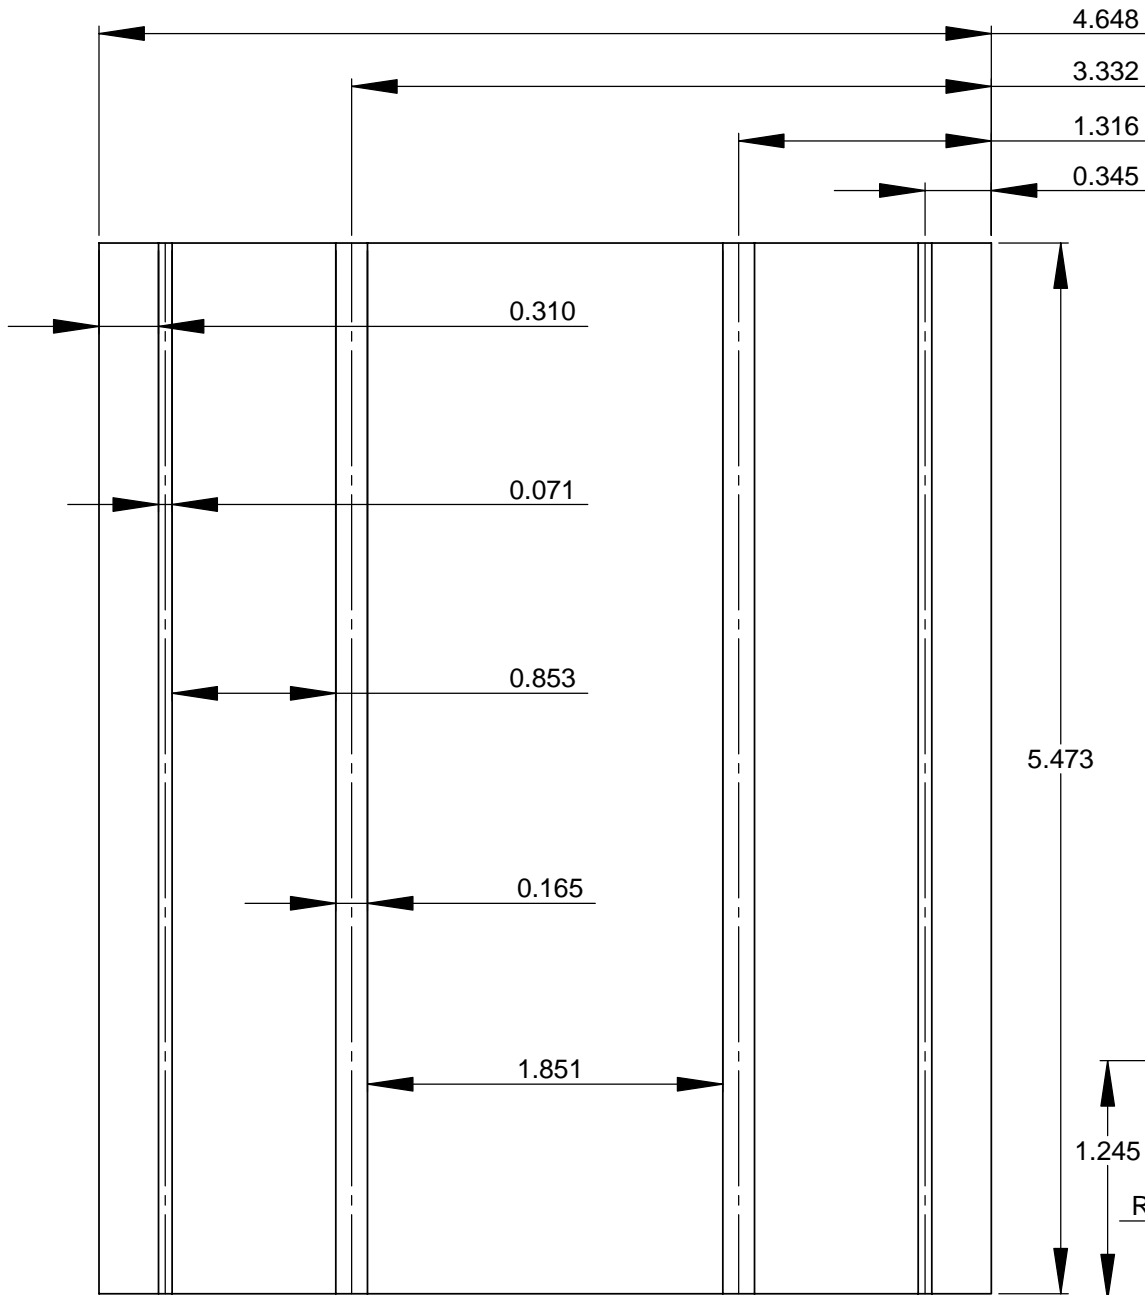

**PM1200 INTERCOM
MODIFIED ENCLOSURE**

BISHOP AERO WORKS

FILENAME PS1200Lid_051102	MATERIAL .050" 6061-T6 Aluminum
DRAWN BY Darin	FINISH Bare

- FLAT PATTERN LAYOUT -
(use 1/8" bend radius)